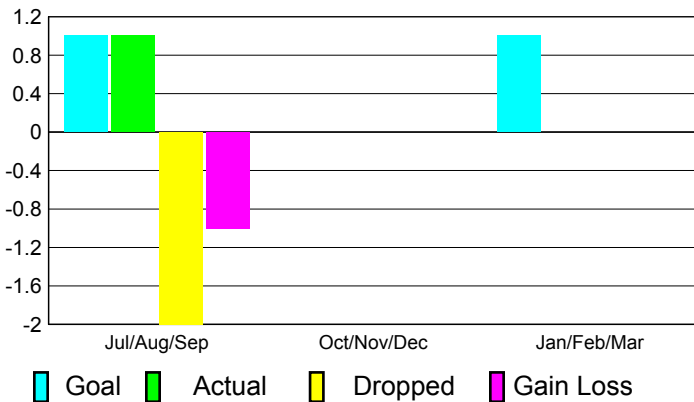

2010-2011 GMT Reports for District (or Undistricted) **District 51 E PUERTO RICO**

GMT: **Doctor CARLOS E JUSTINIAN** Location: **PUERTO RICO**

GMT CA: **3**

CLUBS

**Club Results
2010-2011**

**Clubs
2009-2010**

Month	New Club Goal	Actual New Clubs	Actual Dropped Clubs	Gain/Loss of Clubs	Gain/Loss of Clubs
Jul/Aug/Sep	1	1	-2	-1	0
Oct/Nov/Dec	0	0	0	0	0
Jan/Feb/Mar	1	0	0	0	0
Totals	2	1	-2	-1	0

Club Results 2010-2011

Goal, New, Dropped, Gain/Loss

Comparison of Club Gain/Loss

Current Year Compared to the Previous Year