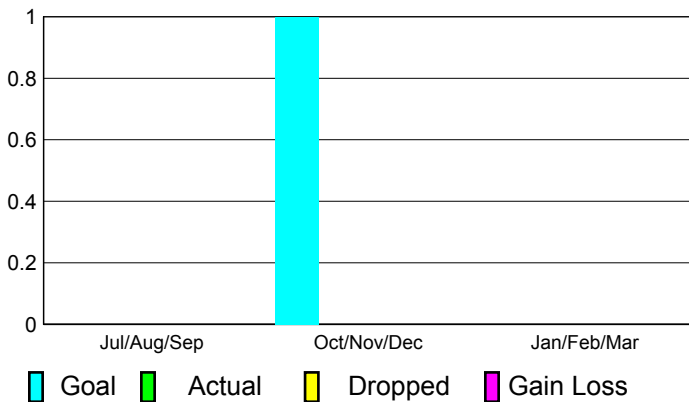

2010-2011 GMT Reports for District (or Undistricted) **District 51 E U S VIRGIN**

GMT: **Doctor CARLOS E JUSTINIAN** Location: **U S VIRGIN ISLANDS**

GMT CA: **3**

CLUBS

Club Results
2010-2011

Clubs
2009-2010

Month	New Club Goal	Actual New Clubs	Actual Dropped Clubs	Gain/Loss of Clubs	Gain/Loss of Clubs
Jul/Aug/Sep	0	0	0	0	0
Oct/Nov/Dec	1	0	0	0	0
Jan/Feb/Mar	0	0	0	0	0
Totals	1	0	0	0	0

Club Results 2010-2011

Goal, New, Dropped, Gain/Loss

Comparison of Club Gain/Loss

Current Year Compared to the Previous Year