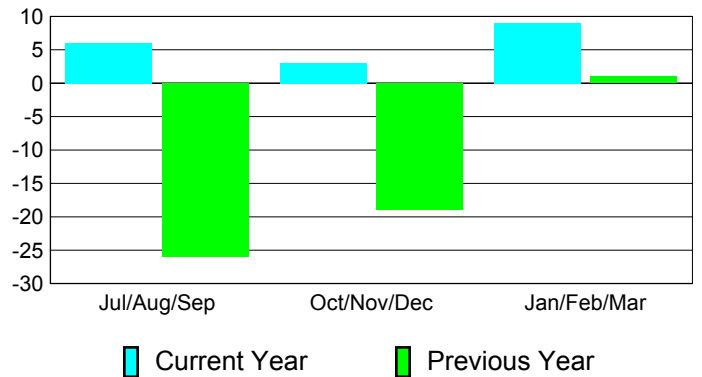

Goal, New, Dropped, Gain/Loss

Comparison of Club Gain/Loss

Current Year Compared to the Previous Year

YTD Status Quo Clubs 2010-2011

Status Quo Clubs Compared to Status Quo Members

MEMBERSHIP

**Membership Results
2010-2011**

**Membership
2009-2010**

Month	Net Memb Goal	Actual New Memb	Actual Dropped Memb	Gain/Loss of Memb	Gain/Loss of Memb
Jul/Aug/Sep	5	48	-42	6	-26
Oct/Nov/Dec	10	18	-15	3	-19
Jan/Feb/Mar	22	29	-20	9	1
Totals	37	95	-77	18	-44

Membership Results 2010-2011

Goal, New, Dropped, Gain/Loss

Comparison of Membership Gain/Loss

Current Year Compared to the Previous Year

Gender Comparison 2010-2011

Jul/Aug/Sep

Oct/Nov/Dec

Jan/Feb/Mar