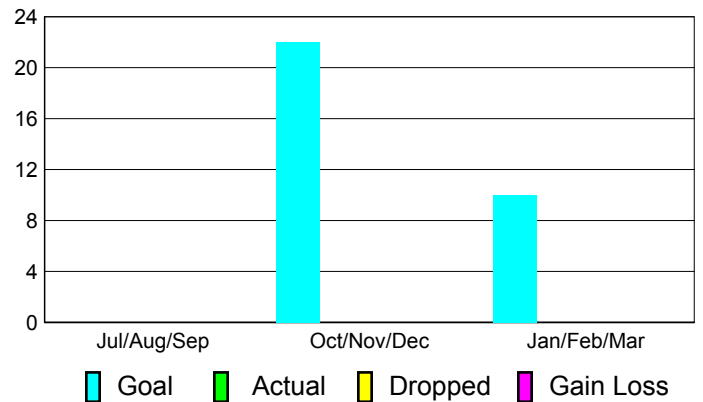

Membership Results 2010-2011

Goal, New, Dropped, Gain/Loss

Comparison of Membership Gain/Loss

Current Year Compared to the Previous Year