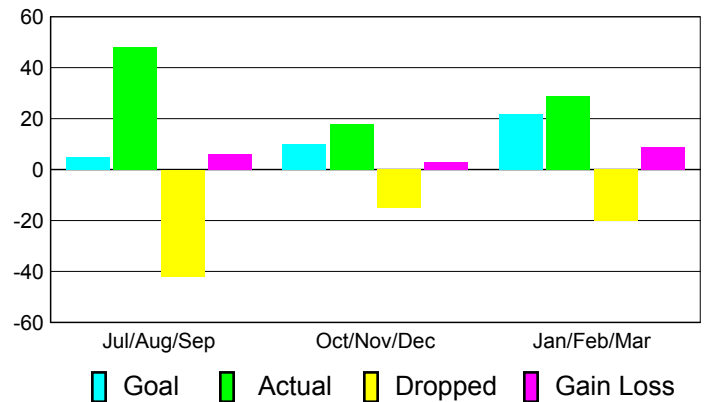

Membership Results 2010-2011

Goal, New, Dropped, Gain/Loss

Comparison of Membership Gain/Loss

Current Year Compared to the Previous Year