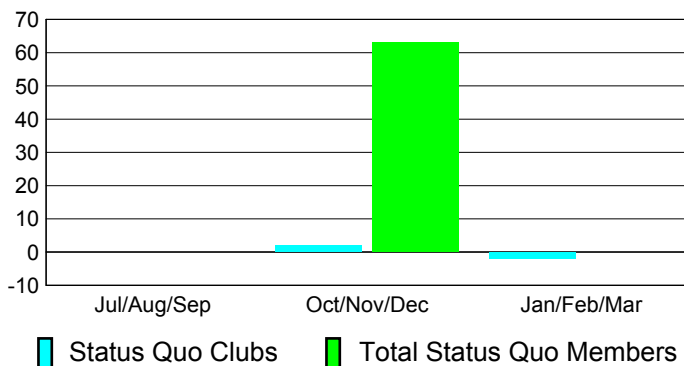

Goal, New, Dropped, Gain/Loss

Comparison of Club Gain/Loss

Current Year Compared to the Previous Year

YTD Status Quo Clubs 2010-2011

Status Quo Clubs Compared to Status Quo Members

MEMBERSHIP

**Membership Results
2010-2011**

**Membership
2009-2010**

Month	Net Memb Goal	Actual New Memb	Actual Dropped Memb	Gain/Loss of Memb	Gain/Loss of Memb
Jul/Aug/Sep	5	48	-42	6	-26
Oct/Nov/Dec	10	18	-15	3	-19
Jan/Feb/Mar	22	29	-20	9	1
Totals	37	95	-77	18	-44